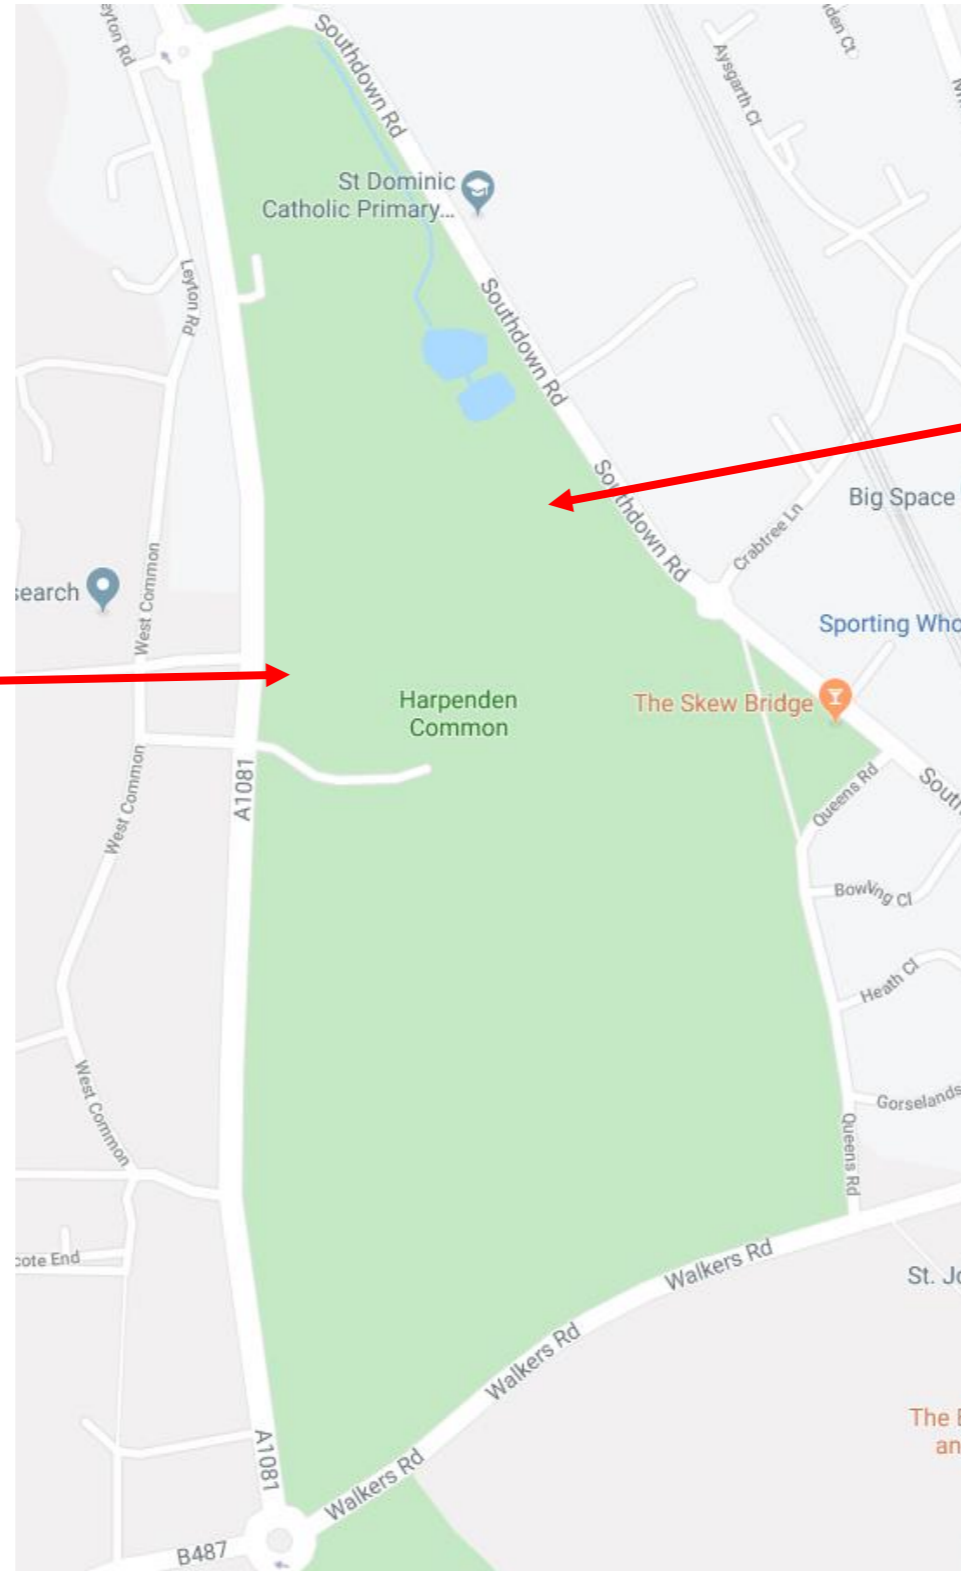

T000618, T000620, T000621  
Crown lift horseride side to clear headspace.  
T000619 Fell and remove stump of smaller birch.

Oak tree no tag. Ponds side of horseride . Crown lift to clear headspace at 4m.

Damaged limb on T000630 Oak needs removing. At same time remove small ash/hawthorn next to it.

Hazel tree no tag Golf Club side of horseride. Needs crown lifting to clear headspace.

Fell large ivy covered group dead elm on left hand side of entrance to horseride from Ayres End Lane