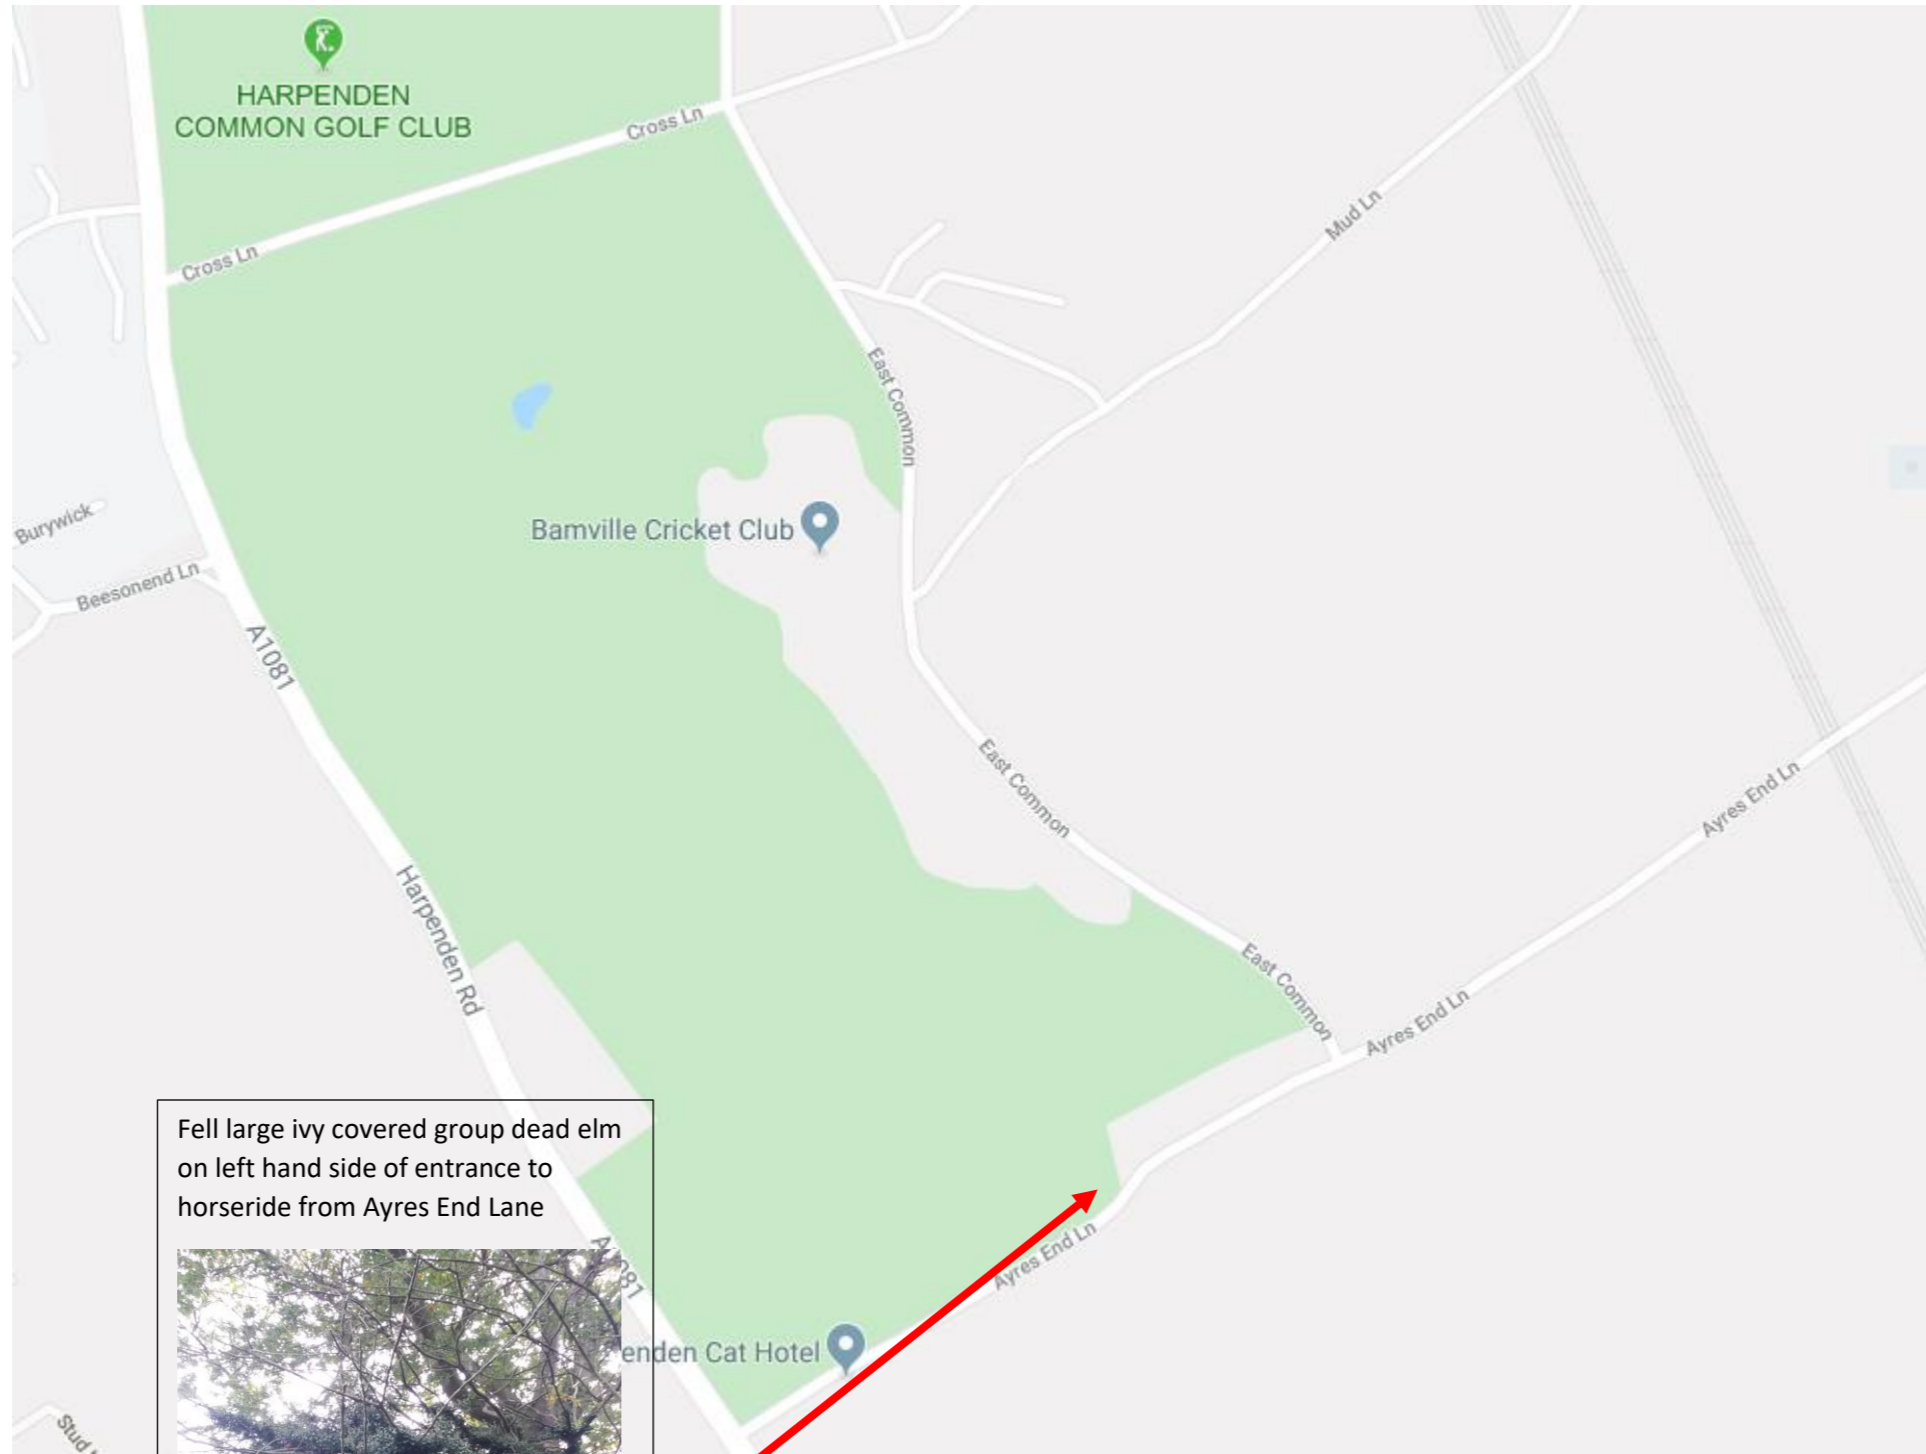

T000618, T000620, T000621  
Crown lift horseride side to clear headspace.  
T000619 Fell and remove stump of smaller birch.

Oak tree no tag. Ponds side of horseride . Crown lift to clear headspace at 4m.

Damaged limb on T000630 Oak needs removing. At same time remove small ash/hawthorn next to it.

Hazel tree no tag Golf Club side of horseride. Needs crown lifting to clear headspace.

Fell large ivy covered group dead elm on left hand side of entrance to horseride from Ayres End Lane